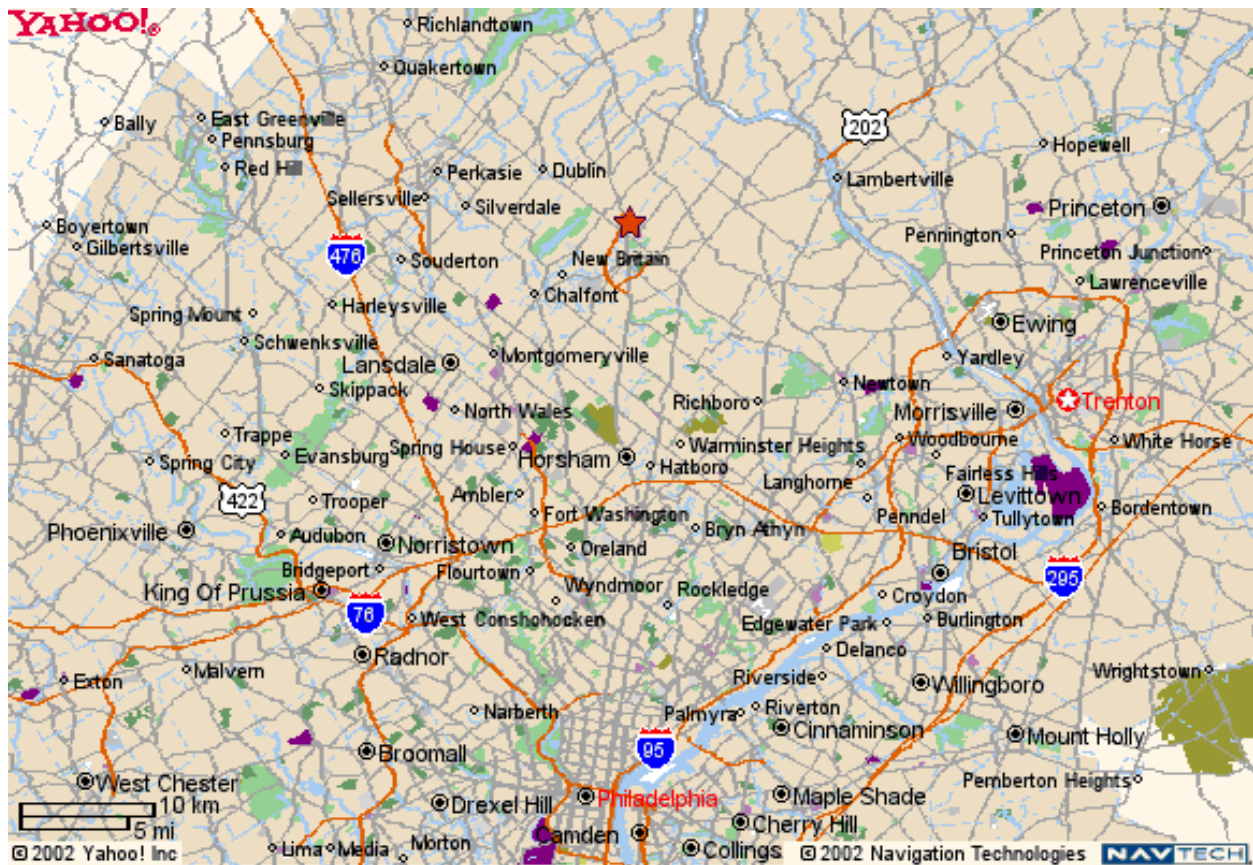

Directions to Dontech from North East Rev B

Directions to Dontech from North East Rev B

Directions to Dontech from North East Rev B